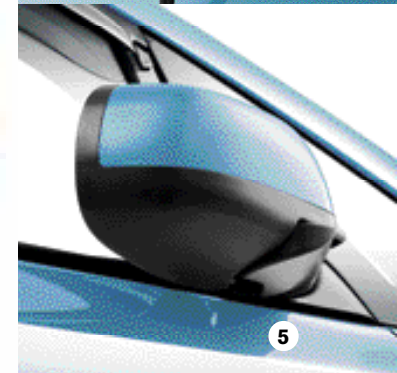

AT YOUR SERVICE FOR A SMOOTH JOURNEY

LIFE WITH LEAF IS EVEN MORE PLEASANT thanks to Nissan Genuine Accessories. Invest in a set of wind deflectors to enjoy the fresh air and opt for the front and rear parking system: you'll never look back.

1. 1_Protect your LEAF from nasty nicks and scratches with easy-fit, no drill body side mouldings⁽²⁶⁾.
2. 2_They look good and they do their job. Keep your leaf cleaner by reducing overspray with Nissan Genuine mudguards⁽²⁷⁾.
3. 3_Keep the noise down to a minimum when you open the windows - and keep the glare out when they're closed with easy to install, no drill wind deflectors⁽²⁸⁾.

1. 4_Protect your LEAF's charging port with a dedicated charging port lid cover⁽²⁹⁾, designed for your peace of mind.

1. 5_These auto-folding mirrors⁽³⁰⁾ know when you're in a tight spot. You don't have to lift a finger.

1. 6_A little innovation, a big weight off your mind: opt for the front and rear parking system⁽¹⁻²⁾.