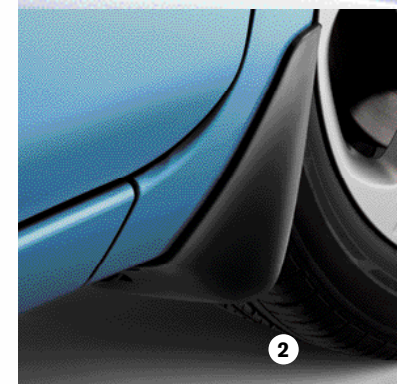

AT YOUR SERVICE FOR A SMOOTH JOURNEY

LIFE WITH LEAF IS EVEN MORE PLEASANT thanks to Nissan Genuine Accessories. Invest in a set of wind deflectors to enjoy the fresh air and opt for the front and rear parking system: you'll never look back.

1. 1_Protect your LEAF from nasty nicks and scratches with easy-fit, no drill body side mouldings⁽²⁶⁾.
2. 2_They look good and they do their job. Keep your leaf cleaner by reducing overspray with Nissan Genuine mudguards⁽²⁷⁾.
3. 3_Keep the noise down to a minimum when you open the windows - and keep the glare out when they're closed with easy to install, no drill wind deflectors⁽²⁸⁾.

1. 4_Protect your LEAF's charging port with a dedicated charging port lid cover⁽²⁹⁾, designed for your peace of mind.

1. 5_These auto-folding mirrors⁽³⁰⁾ know when you're in a tight spot. You don't have to lift a finger.

1. 6_A little innovation, a big weight off your mind: opt for the front and rear parking system⁽¹⁻²⁾.